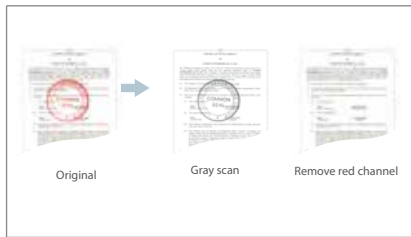

Avision IDA6 Flatbed Scanner

Advanced TWAIN Driver

Avision's easy-to-use TWAIN driver provides various useful features such as auto color detection, color matching, to enhance your image quality and improve your productivity.

Color Drop Out

Not only R/G/B 3 channel color drop out, but any specific color can be selected as a color filter.

Binarization – Dynamic Threshold

When the original documents are contaminated or damaged, containing marks, white fonts, etc., the intelligent image enhancement tool helps you create sharp and crisp image.

Invert / Mirror

Invert: Reverse the brightness and the colors in the image.

Mirror: Reverse the right and left side of your image.

and more function...

AVScan X

-The Intelligent Document Management Tool

Document Imaging is the very first step of Document Management. However, poor quality images can cause serious problems to later indexing or storing processes. It may increase scanning labor costs and lowers the OCR accuracy. AVScan X ensures all documents are checked and polished at the time they are scanned such that the image quality is guaranteed before they are ready to use for other purposes.

AVScan X is an intelligent scanning and electronic filing solution. AVScan X possesses distinct features that convert and index scanned information into electronic documents for easy storage and fast retrieval.

Avision IDA6 Product Specifications